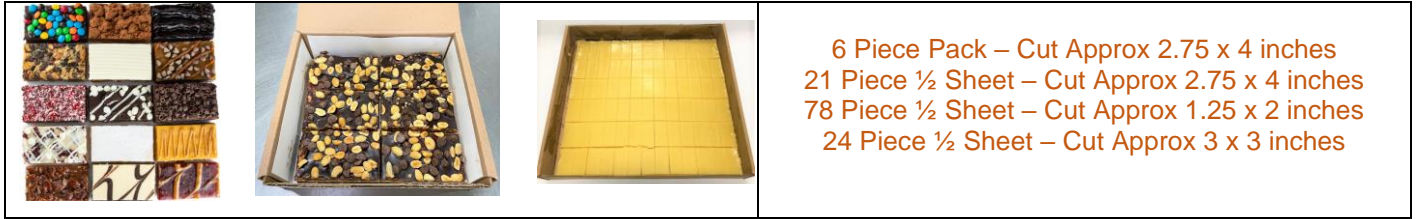

BULK MINI CLASSIC COOKIES A1 – 2LB (Approx. 2.5 inches/ Approx. 36-40 cookies) – UNIT PRICE:
**** CONTAINS NUTS**

				
Chocolate Chunk	Oatmeal Raisin Spice	White Choc Cranberry Macadamia **NUTS	Peanut Butter Milk Chocolate **NUTS	Double Chocolate Walnut **NUTS
			*Not a stock item. On special request. Min batch required.	*Not a stock item. On special request. Min batch required.

BULK MINI SPECIALTY COOKIES B1 – 2LB (Approx. 36-40 cookies) - UNIT PRICE:
**** CONTAINS NUTS**

				
Vanilla Shortbread	Pistachio Shortbread **NUTS	Walnut Raspberry Thumbprint **NUTS	Chocolate Thumbprint	Black & Whites 5lbs ONLY
				
Coconut Macaroon **NUTS	Chocolate dipped Coconut Macaroon **NUTS	Chocolate dipped Checkerboard	Chocolate dipped Raspberry Checkerboard	Chocolate Spritz Finger & White Choc Rainbow

BULK DESSERT BARS | CASE SIZE: 6, 21, 78 | UNIT PRICE:

6 Piece Pack – Cut Approx 2.75 x 4 inches
 21 Piece ½ Sheet – Cut Approx 2.75 x 4 inches
 78 Piece ½ Sheet – Cut Approx 1.25 x 2 inches
 24 Piece ½ Sheet – Cut Approx 3 x 3 inches